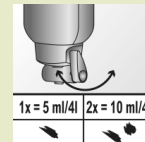

Sales units:

716160 - 8 x 1l dosing bottle

716233 - 8 x 1L pouch

pH value

Application and Dosing

Switch the lever and dose in relation to application and degree of soil.

Can be used in warm & steam ovens or grills.